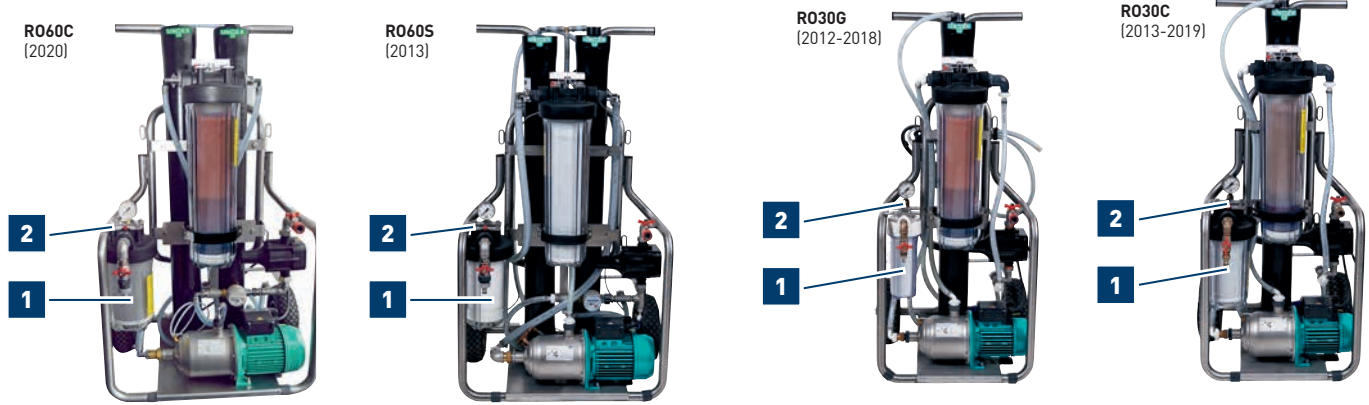

PURE WATER FILTER

HIFLO R060C/S, R030G/C

Quality Tools for Smart Cleaning

1 PREFILTER									
	Part No.	Product	Info	Pack	€/piece	R060C	R060S	R030G	R030C
	17522	PREFILTER CASE SMALL	4,5" x 10"	1		✓	✓		✓
	17521	SEDIMENT PREFILTER (for 17522)	4,5" x 10"	1		(✓)	✓		✓
	ROCAR	COMBI-PREFILTER (CHLORINE/SEDIMENT) (for 17522)	4,5" x 10"	1		✓			✓
	17020	SEALING FOR FILTER HOUSING 4,5"	4,5"	1		✓	✓	✓ 17196	✓
	17194	FILTER KEY 4,5" (for 17522, 17195)	4,5"	1		✓	✓		✓
	17195	PREFILTER CASE BIG (for chlorine filtre 17919)	4,5" x 20"	1			✓		
	17919	CHLORINE FILTER (for 17195)	20"	1			✓		
	16574	PREFILTER CASE	2,5" x 10"	1				✓	
	17188	SEDIMENT PREFILTER (for 16574)	2,5" x 10"	1				✓	
	15886	SEALING FOR FILTER HOUSING 2,5"	2,5"	1				✓	
	16637	FILTER KEY 2,5"	2,5"	1				✓	

2 WATER IN & OUT									
	Part No.	Product	Info	Pack	€/piece	R060C	R060S	R030G	R030C
	18775	WATER CONNECTOR, FEMALE	3/4"	1		✓	✓	✓	✓
	17024	WATER CONNECTOR, MALE 1/2"	1/2"	1				✓	✓
	17915	WATER CONNECTOR, MALE 1"	1"	1		✓	✓		
	16636	MANOMETER INCOMING PRESSURE		1		✓	✓	✓	✓
	17607	WATER OUT		1		✓	✓	✓	✓
	17200	PRESSURE METRE (after pre-filter)		1				✓	✓