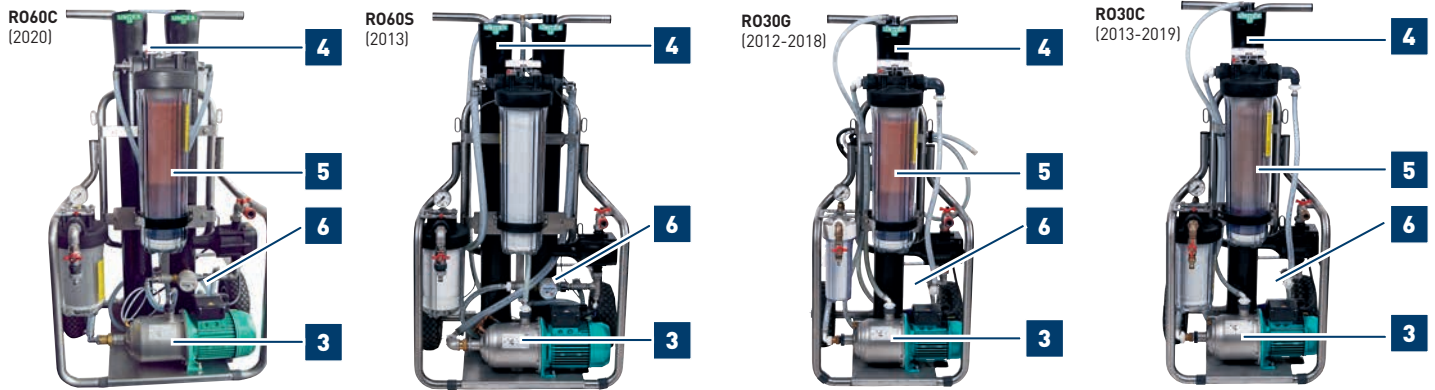

PURE WATER FILTER

HIFLO R060C/S, R030G/C

3 PUMP									
	Part No.	Product	Info	Pack	€/pieces	R060C	R060S	R030G	R030C
	17193	PRESSURE PUMP R060		1		✓	✓		
	17918	PRESSURE PUMP R030		1				✓	✓
	17192	PUMP CONTROL		1		✓	✓	✓	✓

4 MEMBRANE									
	Part No.	Product	Info	Pack	€/pieces	R060C	R060S	R030G	R030C
	17189	MEMBRANE	4" x 40"	1		✓	✓	✓	✓
	17190	PRESSURE TUBE (for 17189)	4" x 40"	1		✓	✓	✓	✓
	17191	MANOMETER WORKING PRESSURE		1		✓	✓	✓	✓
	18042	MEMBRANE PRESSURE TUBE BOTTOM PLATE (for 17190)		1		✓	✓		
	18043	MEMBRANE PRESSURE TUBE TOP PLATE, CPL (for 17190)		1		✓	✓		
	18044	MEMBRANE PRESSURE TUBE TOP PLATE (for 17190)		1		✓	✓		
	18041	MEMBRANE PRESSURE TUBE TOP PLATE WITH MANOMETER (for 17190)		1				✓	✓

5 RESIN FILTER									
	Part No.	Product	Info	Pack	€/pieces	R060C	R060S	R030G	R030C
	17196	RESIN FILTER HOUSING	4,5" x 20"	1		✓		✓	✓
	17197	CARTRIDGE 20" CLEAR, EMPTY	20"	1		✓		✓	✓
	17201	CARTRIDGE 20" CLEAR, filled with 4,5l resin	20"	1		✓		✓	✓
	17079	SEALING FOR CARTRIDGE		1		✓		✓	✓
	17194	FILTER KEY 4,5"	4,5"	1		✓		✓	✓