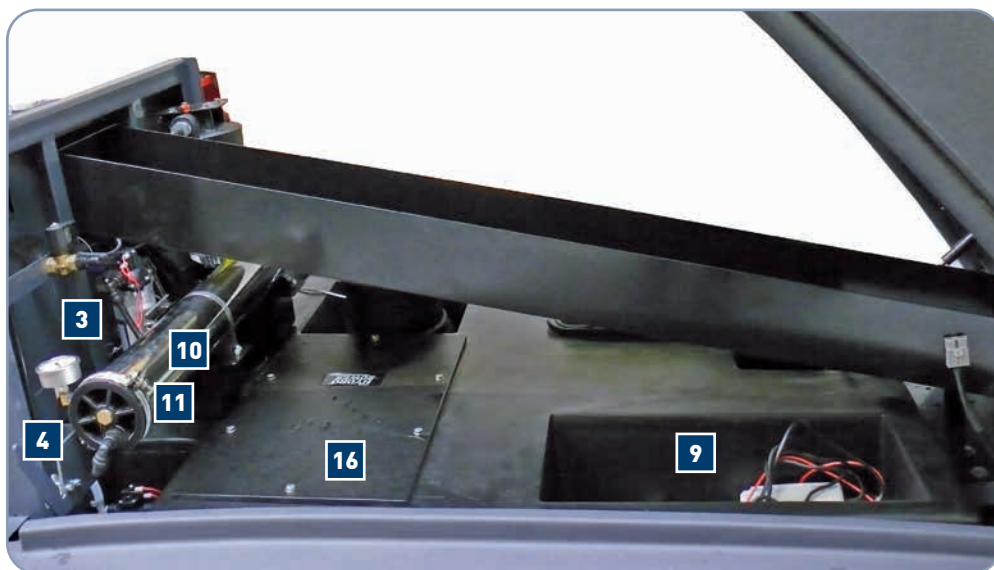

PURE WATER FILTER HYDRO POWER® RO XXL