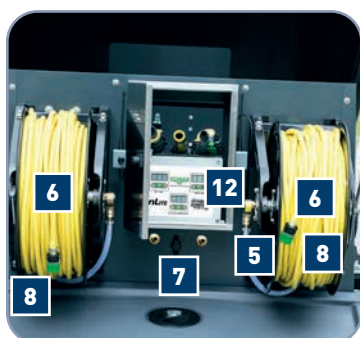

PURE WATER FILTER HYDRO POWER® RO XXL