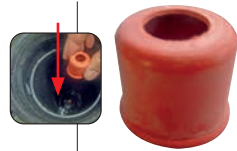

HydroPower® R0
O-RING SET FOR TOP CAP 2+3 (5 PCS.)

Part No.	Pack	€/piece
R0OR2	for top cap 2 (membrane 1)	1
R0OR3	for top cap 3 (membrane 2)	1

HydroPower® R0
SEALING CAP

Part No.	Pack	€/piece
R0OR5	for vessel 4 (resin)	1