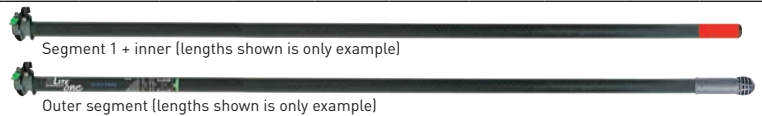

PURE WATER POLES

nLite® ONE, nLite® CONNECT

nLite® One GLASS FIBRE POLES

Pole	Length	Segments	Segm. 1 - Ø 26mm		Segm. 2 - Ø 29mm		Segm. 3 - Ø 32mm		Segm. 4 - Ø 35mm		Segm. 5 - Ø 38mm		Segm. 6 - Ø 41mm		Segm. 7 - Ø 44mm		Segm. 8 - Ø 47mm	
			Part No.	€/ piece	Part No.	€/ piece	Part No.	€/ piece	Part No.	€/ piece	Part No.	€/ piece	Part No.	€/ piece	Part No.	€/ piece	Part No.	€/ piece
GF16T	1,50m	2	19869		19851													
GF25T	2,50m	2	19870		19852													
GF45T	4,50m	4	19870		19871		19846		19853									
GF63T	6,40m	6	19870		19871		19846		19847		19848		19854					
GF75T	7,50m	7	19870		19871		19846		19847		19848		19849		19855			
GF87T	8,70m	8	19870		19871		19846		19847		19848		19849		19850		19856	

nLite® One CARBON POLES

CT81T	8,10m	5	19857		19858		19859		19860		19864							
CT96T	9,50m	6	19857		19858		19859		19860		19861		19865					
CT10T	10,90m	7	19857		19858		19859		19860		19861		19862		19866			
CT12T	12,20m	8	19857		19858		19859		19860		19861		19862		19863		19867	

Segment 1 + inner segments = incl. clamp and red warning area at pole end

Last segment = incl. clamp and rubber handle

nLite® One & Connect CLAMPS

Segm. 1 - Ø 26mm		Segm. 2 - Ø 29mm		Segm. 3 - Ø 32mm		Segm. 4 - Ø 35mm		Segm. 5 - Ø 38mm		Segm. 6 - Ø 41mm		Segm. 7 - Ø 44mm		Segm. 8 - Ø 47mm		Pack
Part No.	€/ piece	Part No.	€/ piece	Part No.	€/ piece	Part No.	€/ piece	Part No.	€/ piece	Part No.	€/ piece	Part No.	€/ piece	Part No.	€/ piece	
17152	●	17157	●	17162	●	17170	●	19374	●	19360	●	19375	●	19376	●	1
17282	●	(without hose clip)				17169	●									1

yellow lever
grey lever

17170 = nLite One & Connect segment 4 top pole end
17169 = nLite Connect Master & Extension lower pole end

nLite® One HANDLE

Pole	Length	Segments	Part No.	€/ piece	Pack
GF16T	1,50m	2	19597		1
GF25T	2,50m	2	19597		1
GF45T	4,50m	4	19599		1
GF63T	6,40m	6	19600		1
GF75T	7,50m	7	19602		1
GF87T	8,70m	8	19602		1
CT81T	8,10m	5	19600		1
CT96T	9,50m	6	19600		1
CT10T	10,90m	7	19602		1
CT12T	12,20m	8	19602		1