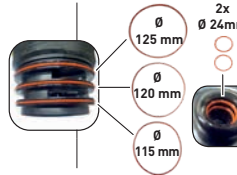

HydroPower® R0
O-RING SET FOR TOP CAP 2+3 (5 PCS.)

Part No.	Pack	€/piece
R0OR2	for top cap 2 (membrane 1)	1
R0OR3	for top cap 3 (membrane 2)	1