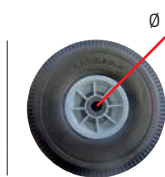

Part No.	Pack	€/piece
ROWIN		1

HydroPower® R0
WATER OUT CONNECTOR

Part No.	Pack	€/piece
ROWOT		1

HydroPower® R0
CONCENTRATE HOSE

Part No.	Pack	€/piece
ROCHO		1

HydroPower® R0
REPLACEMENT WHEEL

Part No.	Pack	€/piece
19368	1 Set	